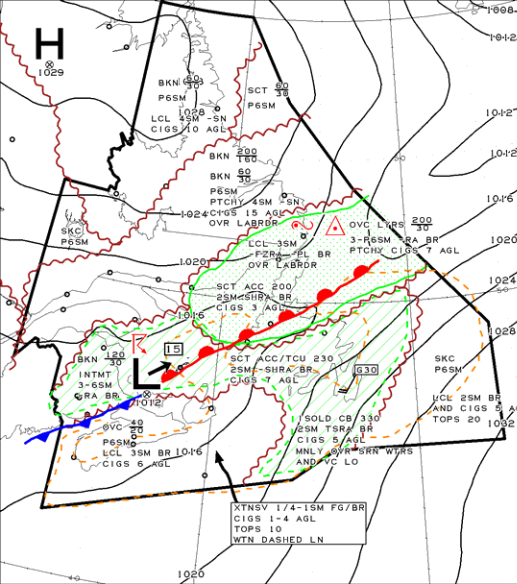

ISSUED AT 10/05/2013 1132Z
EMIS A

VLD 11/05/2013 0000Z

LEGEND/LEGENDE

0 60 120 180 NM
(True at 60°N Lat & 60°N)

HGTS ASL UNLESS NOTED

CB TCU AND ACC IMPLY SIG TURB AND ICG
CB IMPLIES LLWS

COMMENTS / COMMENTAIRES

----- IFR OTLK -----
VLD: 00-12Z, 11 MAY/MAI 2013
CIGS/VIS FG/BR SERN WTRS/SRN
CSTL RGNS/GLFSTLAWR CIGS/VIS
SN OVR ERN LABRDR CIG/VIS
RA/BR OVR SERN WTRS/NB/LWR N
SHR OC/NF.

XTNSV 1/4-15M FG/BR
CIGS 1-4 AGL
TOPS 10
WTN DASHED LN