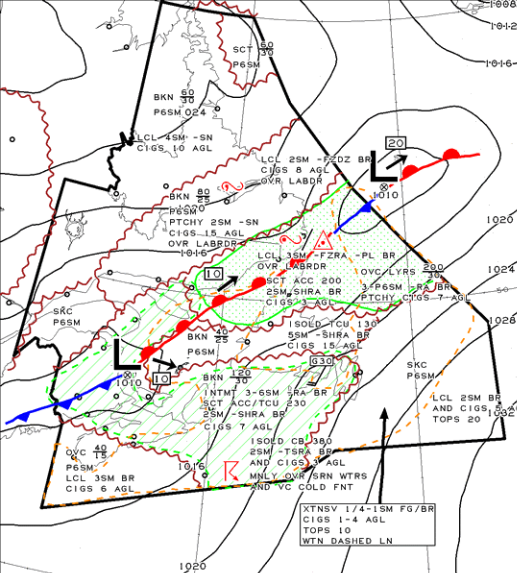

ISSUED AT 10/05/2013 0542Z
EMIS A

VLD 10/05/2013 1800Z

LEGEND/LEGENDE

0 60 120 180 NM
(True at 60°N Lat & 60°N)

HGTS ASL UNLESS NOTED

CB TCU AND ACC IMPLY SIG WTR AND ICG
CB IMPLIES LLWS

COMMENTS / COMMENTAIRES

----- IFR OTLK -----
VLD: 18-06Z, 10 MAY/MAI 2013
CIGS/VIS FG/BR SERN WTRS/SRN
CSTL RGNS/GLFSTLWR CIGS/VIS
SN OVR ERN LABRDR CIG/VIS
RA/BR OVR SERN WTRS/NB/LWR N
SHR OC/NF.