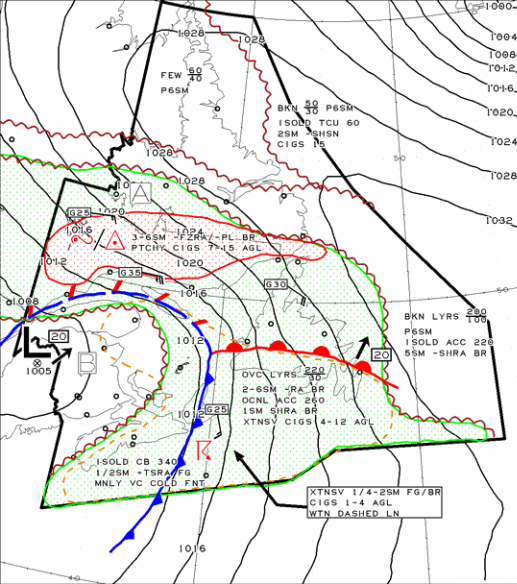

ISSUED AT 28/10/2018 2331Z

VLD 29/10/2018 0000Z

LEGEND/LEGENDE

HGTS ASL UNLESS NOTED

CB TCU AND ACC IMPLY SIG TURB AND ICG
CB IMPLIES LLWS

COMMENTS / COMMENTAIRES

- A: 2-4SM -SN ISOLD ACC 260
3/4SM -SHSN CIGS 8 AGL
- B: 25 BKN 80 120 SCT LYRS 200
P6SM PTCHY 2SM -DZ BR CIGS
6-12 AGL ISOLD ACC 240 5SM
-SHRA BR LCL 1/2SM FG CIGS 1
AGL

FEW 50
40
P6SM

BKN 50 P6SM
30
ISOLD TCU 60
2SM SHSN
CIGS 15

3-6SM -FZRA -PL -BR
PTCHY CIGS 7-15 AGL

BKN LYRS 200
100
P6SM
ISOLD ACC 226
5SM -SHRA BR

OVC LYRS 220
30
2-6SM -RA -BR
OCNL ACC 260
1SM SHRA BR
XTNSV CIGS 4-12 AGL