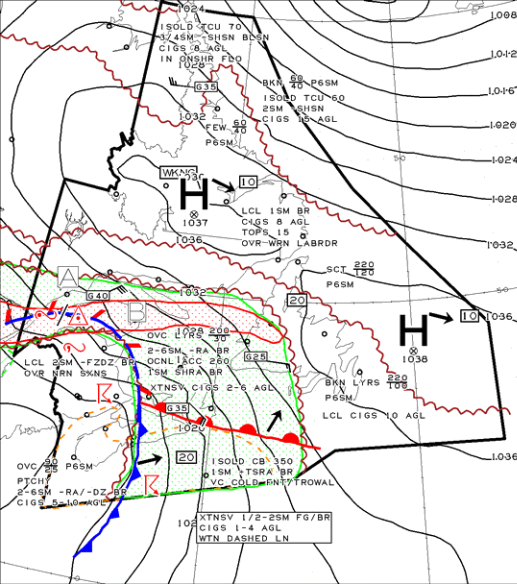

ISSUED AT 28/10/2018 1031Z
EMIS A

VLD 28/10/2018 1200Z

LEGEND/LEGENDE

HGTS ASL UNLESS NOTED
CB TCU AND ACC IMPLY SIG TURB AND ICG
CB IMPLIES LLWS

COMMENTS / COMMENTAIRES

- A: 2-4SM -SN ISOLD ACC 260
  3/4SM -SHSN CIGS 8 AGL
- B: 3-6SM -FZRA/-PL BR PTCHY
  CIGS 8-15 AGL