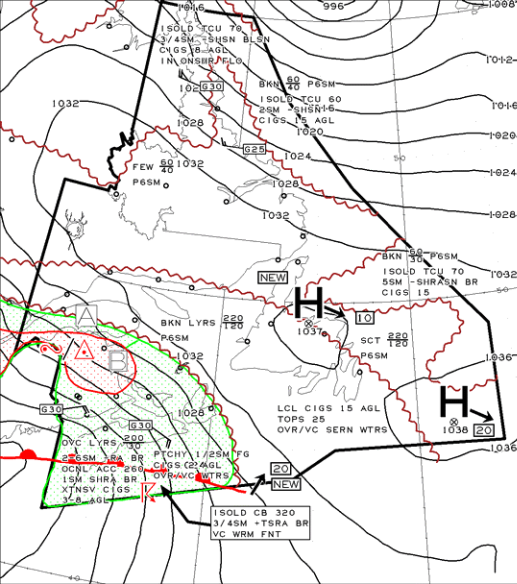

ISSUED AT 28/10/2018 0541Z
EMIS A

VLD 28/10/2018 0600Z

LEGEND/LEGENDE

HGTS ASL UNLESS NOTED

CB TCU AND ACC IMPLY SIG TURB AND ICG
CB IMPLIES LLWS

COMMENTS / COMMENTAIRES

- A: 2-4SM -SN ISOLD ACC 260
  3/4SM -SHSN CIGS 8 AGL
- B: 3-6SM -FZRA/-PL BR PTCHY
  CIGS 8-15 AGL