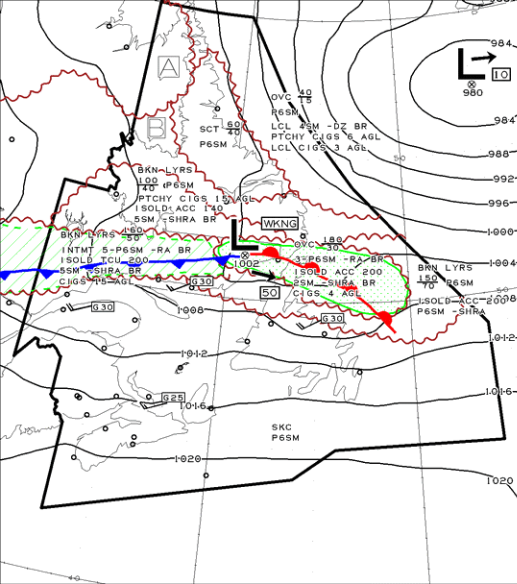

ISSUED AT 13/09/2016 1731Z

VLD 13/09/2016 1800Z

LEGEND/LEGENDE

HGTS ASL UNLESS NOTED

CB TCU and ACC IMPLY SIG TURB AND ICG

CB IMPLIES LLWS

COMMENTS / COMMENTAIRES

- A: 30 BKN LYRS 140 P6SM ISOLD TCU 100 55M -SHRA BR CIGS 8 AGL
- B: 40 BKN TO P6SM ISOLD TCU 90 P6SM -SHRA CIGS 15 AGL.