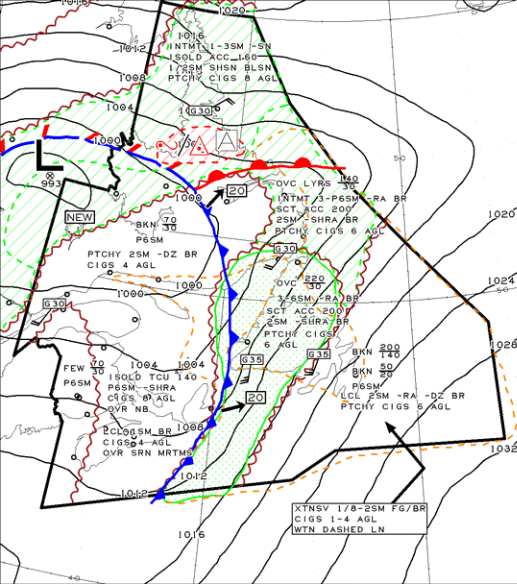

LEGEND/LEGENDE

HGTS ASL UNLESS NOTED

CB TCU and ACC IMPLY SIG TURB and ICG

CB IMPLIES LLWS

COMMENTS / COMMENTAIRES

A: INTMT 2-6SM -FZRA/-PL BR and
PTCHY CIGS 6 AGL