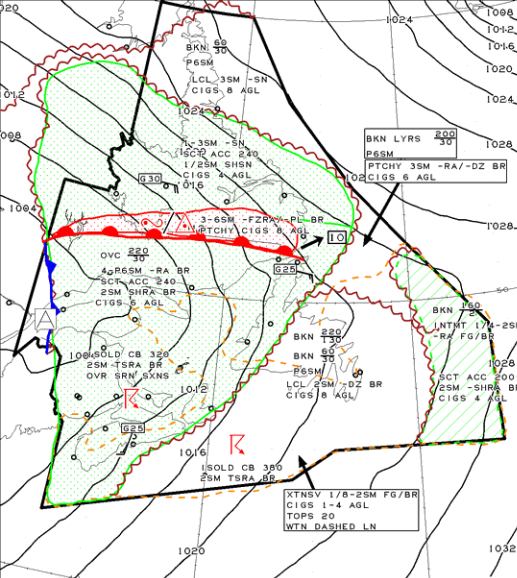

ISSUED AT 12/05/2013 0541Z

VLD 12/05/2013 0600Z

LEGEND/LEGENDE

HGTS ASL UNLESS NOTED

CB TCU and ACC IMPLY SIG TURB AND ICG
CB IMPLIES LLWS

COMMENTS / COMMENTAIRES

A: 30 OVC 60 P6SM, LCL 5SM -DZ BR AND CIGS 8 AGL.