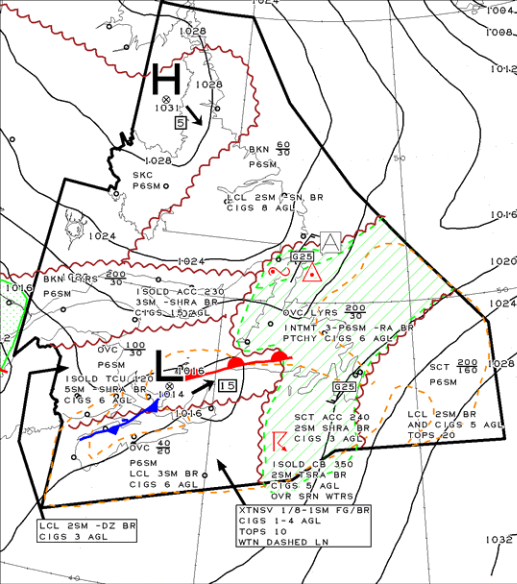

ISSUED AT 11/05/2013 0551Z
EMISA

VLD 11/05/2013 0600Z

LEGEND/LEGENDE

HGTS ASL UNLESS NOTED

CB TCU AND ACC IMPLY SIG TURB AND ICG
CB IMPLIES LLWS

COMMENTS / COMMENTAIRES

A: INTMT 2-65M -SN SCT ACC 240
GVG 15M -SHSN AND CIGS 6 AGL
LCL 35M -FZRA -PL BR.

LCL 25M -DZ BR
CIGS 3 AGL

XTNSV 1/8-15M FG/BR
CIGS 1-4 AGL
TOPS 10
WTN DASHED LN