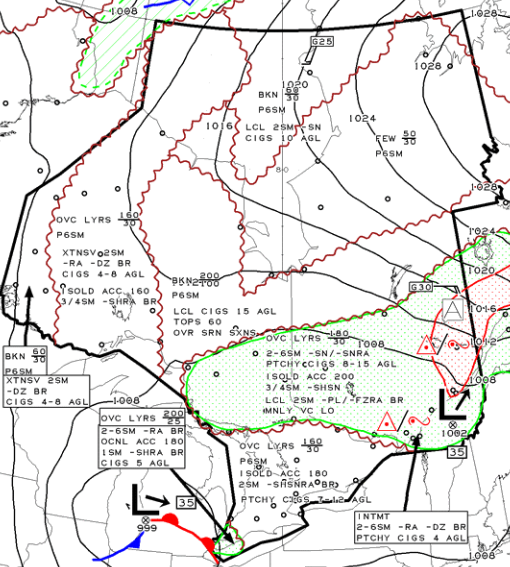

ISSUED AT 28/10/2018 1741Z

VLD 28/10/2018 1800Z

LEGEND/LEGENDE

0 60 120 180 NM
(True at 60°N Vrad 6 60°N)

HGTS ASL UNLESS NOTED

CB TCU AND ACC IMPLY SIG TURB AND ICG

CB IMPLIES LLWS

COMMENTS / COMMENTAIRES

A: 3-P6SM -FZRA -PL BR LCL CIGS
7 AGL.