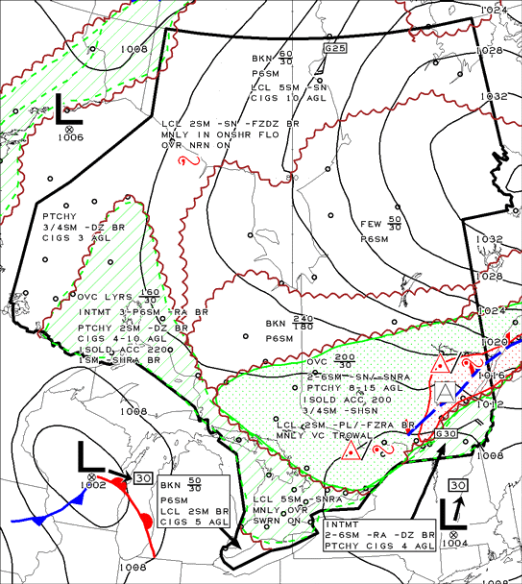

ISSUED AT 28/10/2018 1121Z
EMIS A

VLD 28/10/2018 1200Z

LEGEND/LEGENDE

0 60 120 180 NM
(True at 60°N Vrai à 60°N)

HGTS ASL UNLESS NOTED

CB TCU AND ACC IMPLY SIG TURB AND ICG
CB IMPLIES LLWS

COMMENTS / COMMENTAIRES

A: 3-P6SM -PL/-FZRA LCL CIGS 7
AGL.