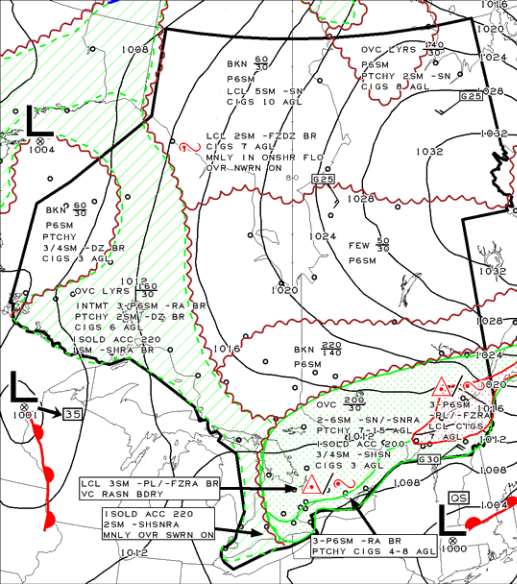

ISSUED AT 28/10/2018 0541Z
EMISA

VLD 28/10/2018 0600Z

LEGEND/LEGENDE

0 60 120 180 NM
(True at 60°N Vrai à 60°N)

HGTS ASL UNLESS NOTED

CB TCU AND ACC IMPLY SIG TURB AND ICG

CB IMPLIES LLWS

COMMENTS / COMMENTAIRES

LCL 3SM -PL/-FZRA BR
VC RASN BDY

ISOLD ACC 220
2SM -SHSNRA
MNLV OVR SWRN ON

3-P6SM -RA BR
PTCHY CIGS 4-8 AGL