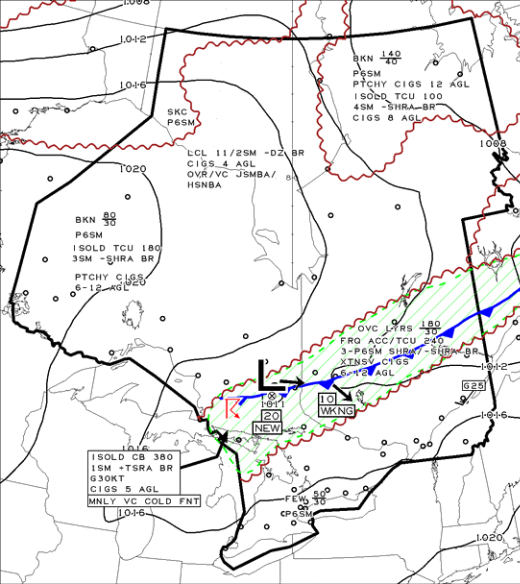

ISSUED AT 13/09/2016 1731Z
EMIS A

VLD 13/09/2016 1800Z

LEGEND/LEGENDE

0 60 120 180 NM
(True at 60°N Vrad 6 60°N)

HGTS ASL UNLESS NOTED

CB TCU AND ACC IMPLY SIG TURB AND ICG

CB IMPLIES LLWS

COMMENTS / COMMENTAIRES