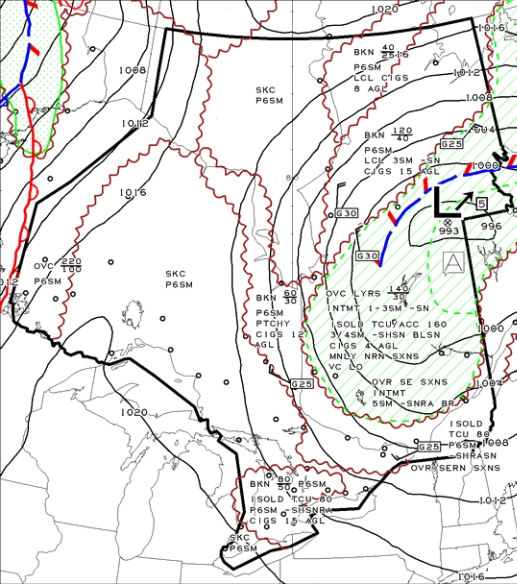

ISSUED AT 13/05/2013 1131Z
EMIS A

VLD 13/05/2013 1200Z

LEGEND/LEGENDE

0 60 120 180 NM
(True at 60°N Vrad ± 60°N)

HGTS ASL UNLESS NOTED

CB TCU AND ACC IMPLY SIG TURB AND ICG
CB IMPLIES LLWS

COMMENTS / COMMENTAIRES

A: INTMT 3-P6SM -RA BR. SCT TCU
200 2SM -SHSNRA BR CIGS 10
AGL