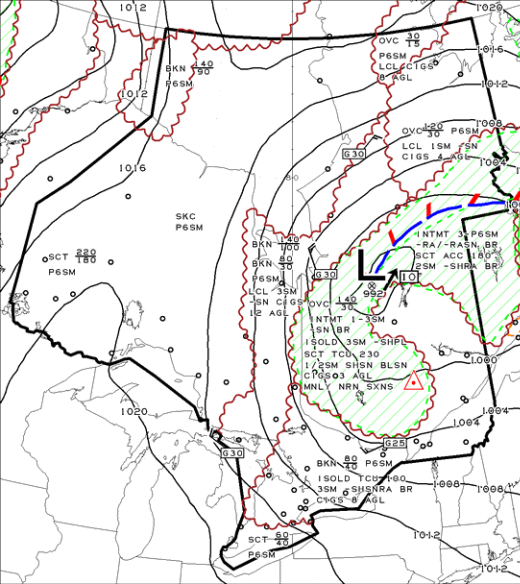

ISSUED AT 13/05/2013 0541Z
EMISA

VLD 13/05/2013 0600Z

LEGEND/LEGENDE

HGTS ASL UNLESS NOTED

CB TCU AND ACC IMPLY SIG TURB AND ICG

CB IMPLIES LLWS

COMMENTS / COMMENTAIRES