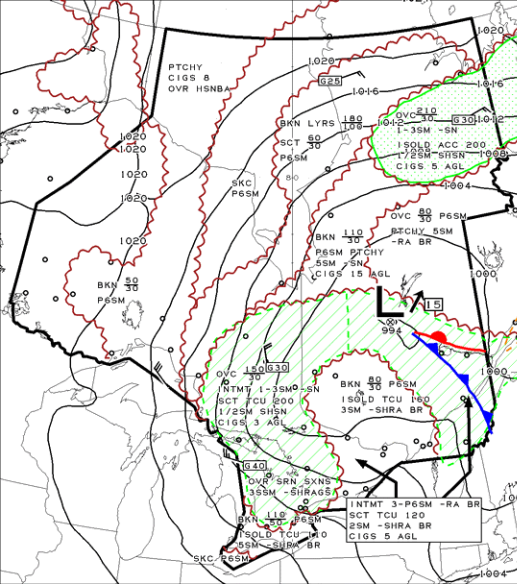

ISSUED AT 12/05/2013 1741Z
EMIS A

VLD 12/05/2013 1800Z

LEGEND/LEGENDE

HGTS ASL UNLESS NOTED

CB TCU AND ACC IMPLY SIG TURB AND ICG

CB IMPLIES LLWS

COMMENTS / COMMENTAIRES

PTCHY
CIGS 8
OVR HSNBA

BKN LYRS 180
SCT 60
P6SM

SKC
P6SM

OVC 210
1-3SM -SN
ISOLD ACC 200
1/2SM SHSN
CIGS 5 AGL

OVC 80
P6SM

BKN 110
P6SM PTCHY
5SM -SN
CIGS 15 AGL

BKN 50
P6SM

OVC 150
INTMT 1-3SM -SN
SCT TCU 200
1/2SM SHSN
CIGS 3 AGL

BKN 80
ISOLD TCU 160
3SM -SHRA BR

OVR SRN SXNS
3SSM -SHRAGS

INTMT 3-P6SM -RA BR
SCT TCU 120
2SM -SHRA BR
CIGS 5 AGL

BKN 110
ISOLD TCU 110
5SM -SHRA BR

SKC
P6SM