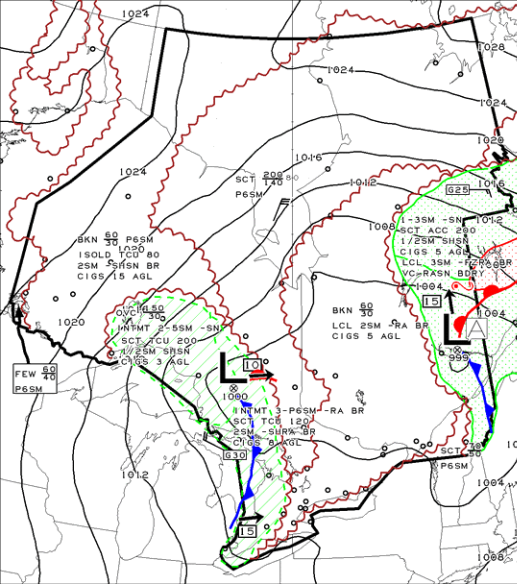

ISSUED AT 11/05/2013 2331Z
EMISA

VLD 12/05/2013 0000Z

LEGEND/LEGENDE

0 60 120 180 NM
(True at 60°N Vrad ± 60°N)

HGTS ASL UNLESS NOTED

CB TCU AND ACC IMPLY SIG TURB AND ICE

CB IMPLIES LLWS

COMMENTS / COMMENTAIRES

A: 30 OVC 180 4-P6SM -RA BR
SCT ACC 190 2SM -SHRA BR
CIGS 6 AGL, SCT TCU 190 ISM
SHRA BR CIGS 4 AGL IN WRM
SECT.