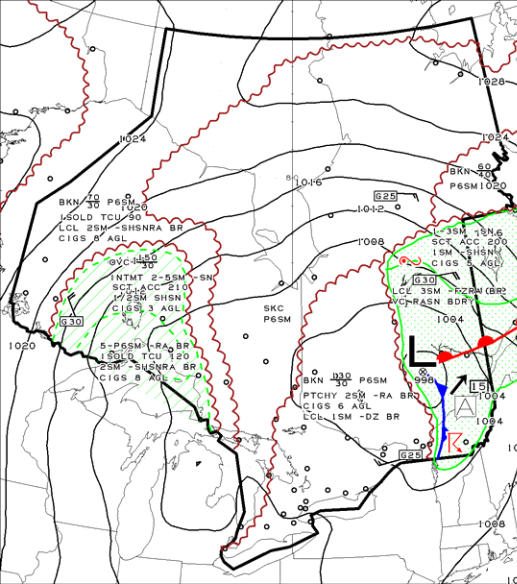

LEGEND/LEGENDE

0 60 120 180 NM
(True at 60°N Vrad ± 60°N)

HGTS ASL UNLESS NOTED

CB TCU AND ACC IMPLY SIG TURB AND ICG
CB IMPLIES LLWS

COMMENTS / COMMENTAIRES

A: 30 OVC 200 4-6PM -RA BR.
SCT TCU 250 15M SHRA BR CIGS
4 AGL ISOLD CB 400 15M +TSRA
BR 640KT ALG/AHD COLD FNT.