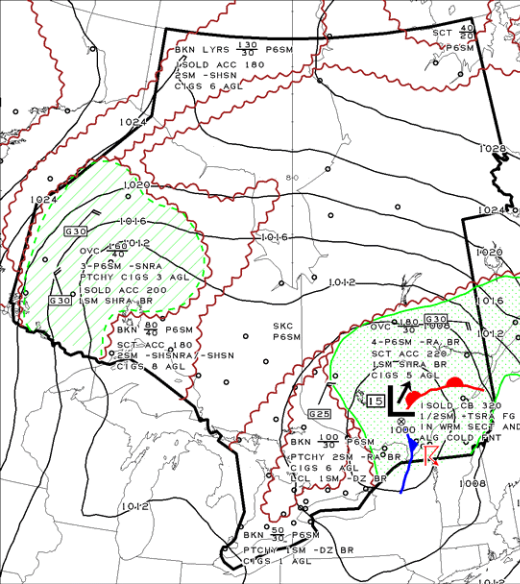

ISSUED AT 11/05/2013 1131Z

VLD 11/05/2013 1200Z

LEGEND/LEGENDE

HGTS ASL UNLESS NOTED

CB TCU AND ACC IMPLY SIG TURB AND ICG

CB IMPLIES LLWS

COMMENTS / COMMENTAIRES