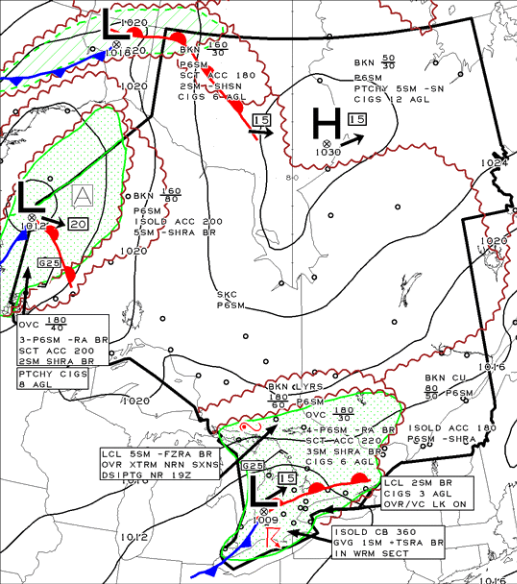

ISSUED AT 10/05/2013 1751Z
EMISA

VLD 10/05/2013 1800Z

LEGEND/LEGENDE

0 60 120 180 NM
(True at 60°N Vrat @ 60°N)

HGTS ASL UNLESS NOTED

CB TCU AND ACC IMPLY SIG TURB AND ICG
CB IMPLIES LLWS

COMMENTS / COMMENTAIRES

A: PTCHY 25M -RASN BR CIGS 6
AGL OVR NWRN SXNS.

L 1012
20
G25

OVC 180
40
3-P6SM -RA BR
SCT ACC 200
25M SHRA BR
PTCHY CIGS
8 AGL

LCL 55M -FZRA BR
OVR XTRM NRN SXNS
DS IPTG NR 19Z

L 1009
15
G25

ISOLD CB 360
GVG 15M +TSRA BR
IN WRM SECT