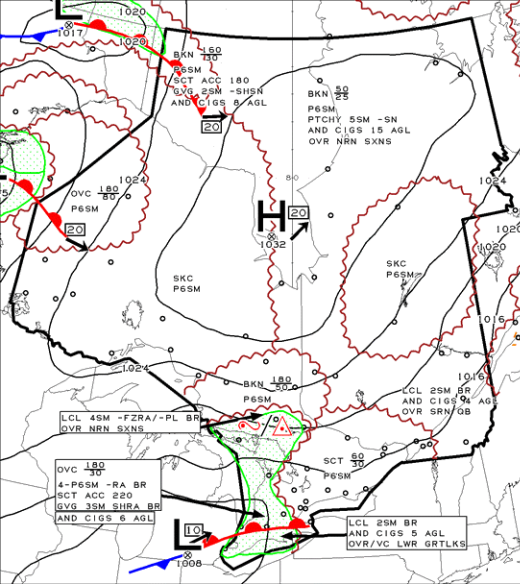

ISSUED AT 10/05/2013 1132Z
EMIS A

VLD 10/05/2013 1200Z

LEGEND/LEGENDE

0 60 120 180 NM
(True at 60°N Vrad @ 60°N)

HGTS ASL UNLESS NOTED

CB TCU AND ACC IMPLY SIG TURB AND ICG

CB IMPLIES LLWS

COMMENTS / COMMENTAIRES