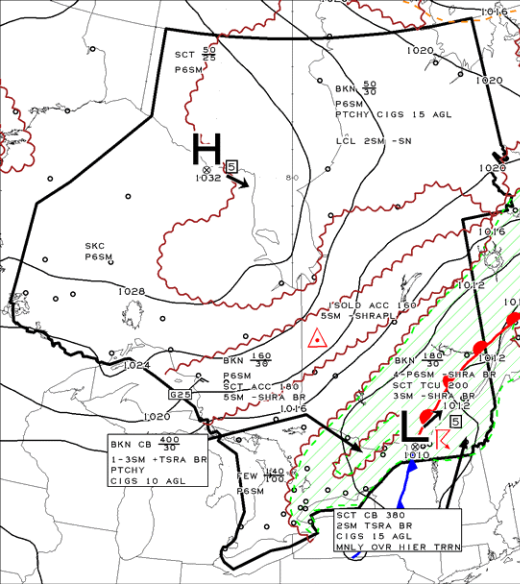

BKN CB 400
30
1-3SM +TSRA BR
PTCHY
CIGS 10 AGL

SCT CB 380
2SM TSRA BR
CIGS 15 AGL
MNLY OVR HIER TRRN